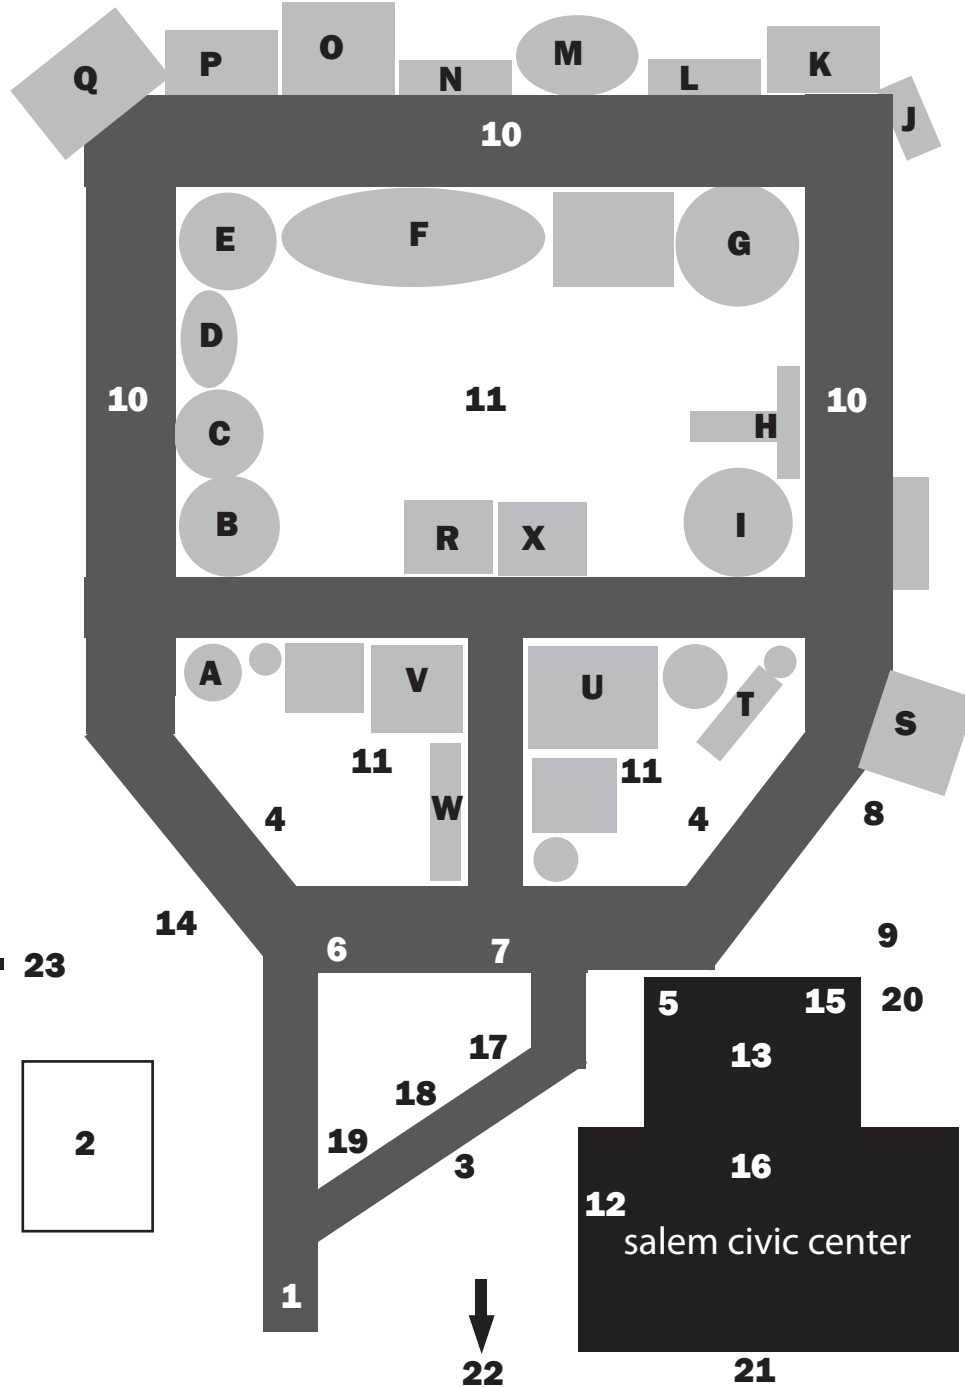

24 ↙

SALEM STADIUM

- 1 - MAIN ENTRANCE
- 2 - PETTING ZOO
- 3 - SEA LION SPLASH
- 4 - FOOD CONCESSIONS / EXHIBITS (featuring Verizon)
- 5 - FAIR OFFICE / RESTROOMS
- 6 - RACING PIGS
- 7 - HANSEN'S CIRCUS THRILL SHOW
- 8 - BEER GARDEN / REST ROOMS
- 9 - MUSIC STAGE
- 10 - CARNIVAL MIDWAY
- 11 - KIDDIE MIDWAY
- 12 - COMPETITIVE EXHIBITS
- 13 - COMMERCIAL EXHIBITS (featuring Kroger Sampling Area, Verizon, Select Comfort)
- 14 - KANDU MAGIC STAGE
- 15 - DAZZLING MILLS FAMILY
- 16 - AUSSIE KINGDOM
- 17 - DAIRY FARM ON WHEELS
- 18 - LOST CHILDREN'S AREA
- 19 - RESCUE / EMS STATION
- 20 - SALEM POLICE DEPARTMENT
- 21 - SHUTTLE DEPARTURE & ARRIVAL POINT
- 22 - MAIN PARKING LOT
- 23 - FIELD PARKING LOT
- 24 - ONE BEACON PARKING LOT

- ### TENTATIVE RIDE LOCATOR
- A - MERRY GO ROUND
 - B - WAVE SWINGER
 - C - TILT A WHIRL
 - D - FIREBALL
 - E - VIPER
 - F - RIPTIDE
 - G - CLIFF HANGER
 - H - ZIPPER
 - I - FUNNEL FORCE
 - J - MUSIK EXPRESS
 - K - HIGH ROLLER
 - L - TYPHOON
 - M - STARSHIP
 - N - MONKEY MAZE
 - O - SCOOTER
 - P - EXTREME
 - Q - GIANT WHEEL
 - R - CHOPPER
 - S - CENTURY WHEEL
 - T - SUPER SHOT
 - U - QUADZILLA
 - V - BINGO
 - W - SLIDE
 - X - QUAD POD